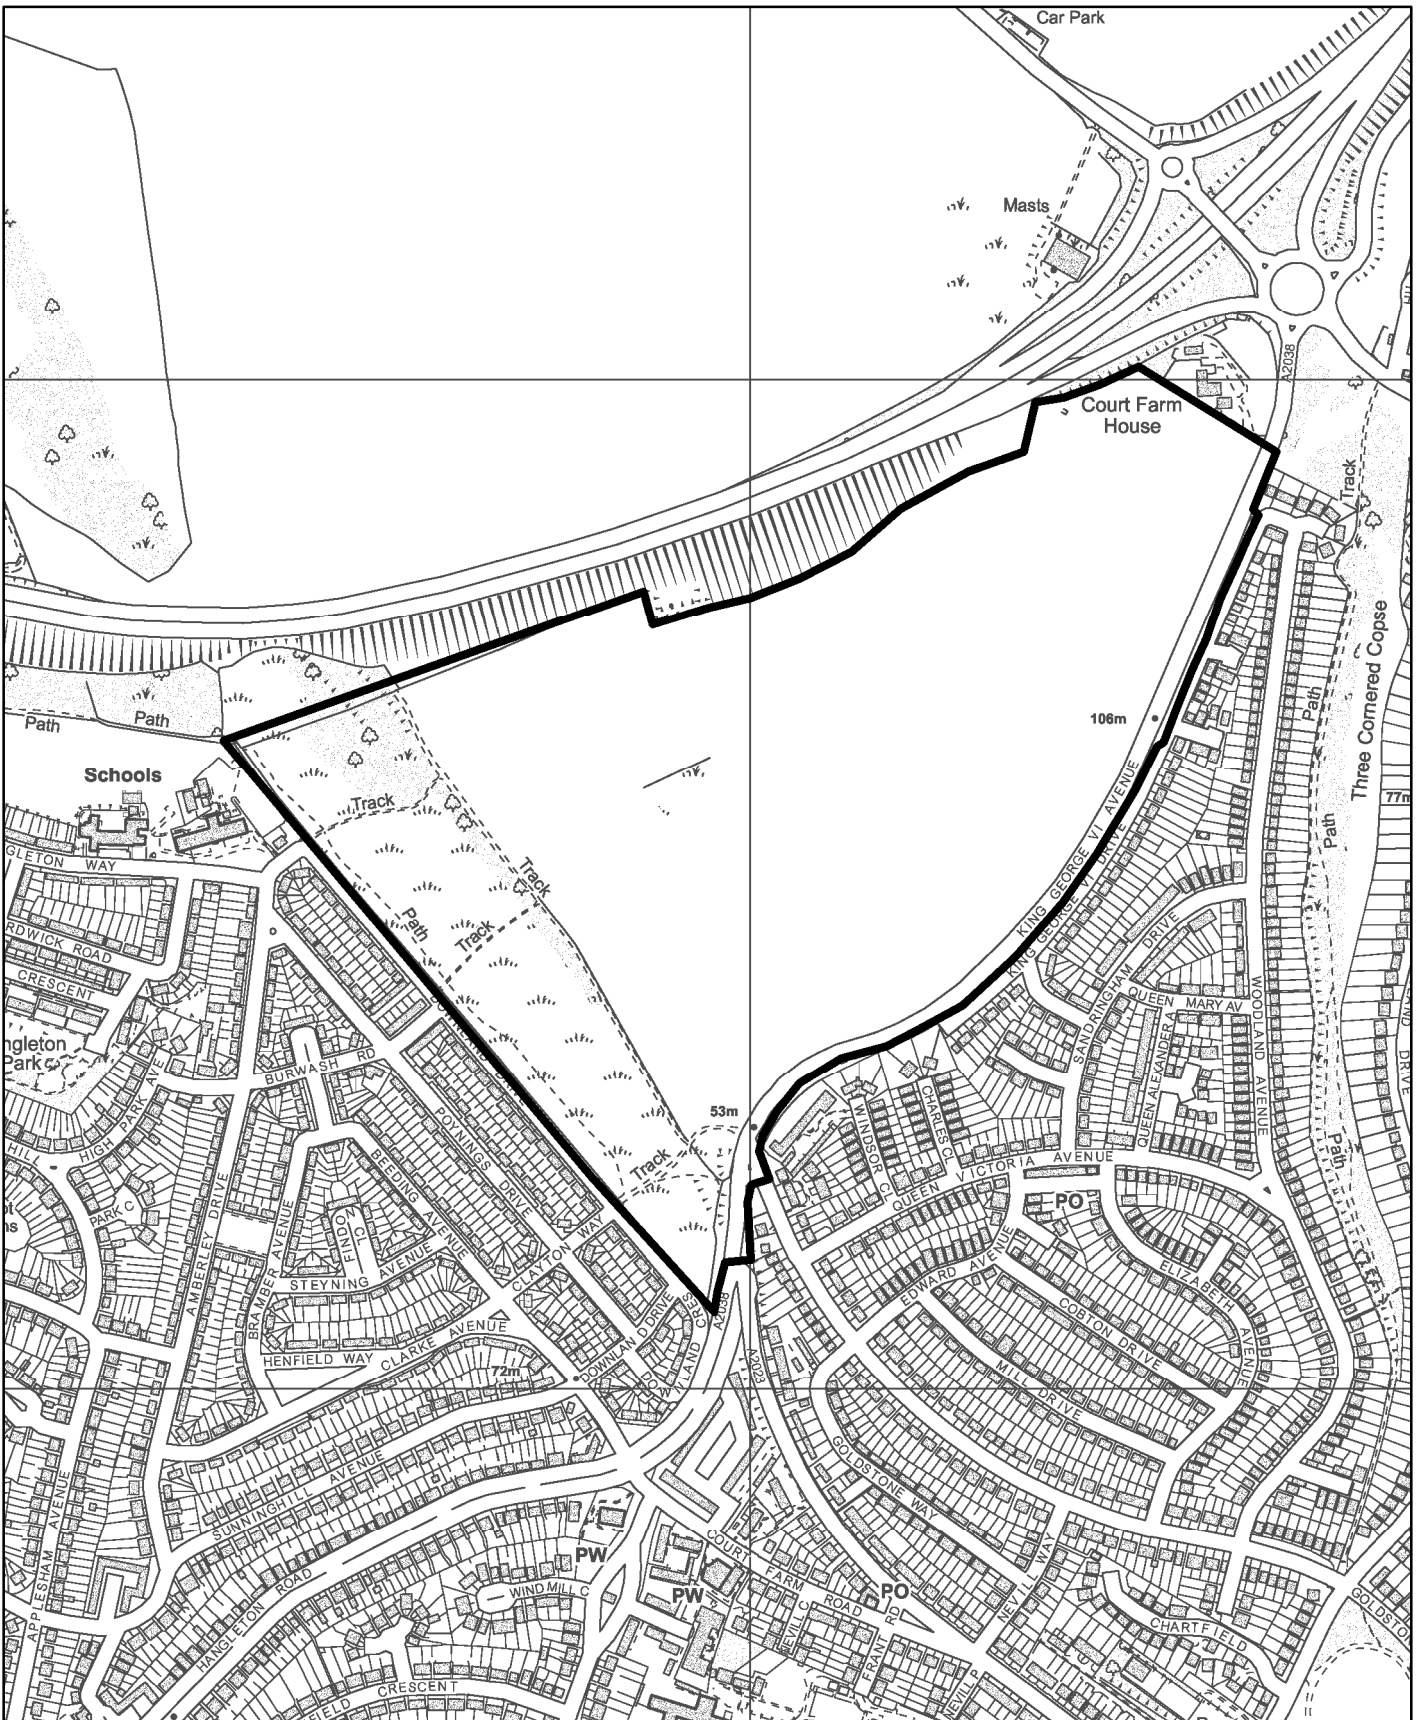

BH2018/03633 - Land At King George VI Avenue (Toads Hole Valley)

Scale: 1:7,500